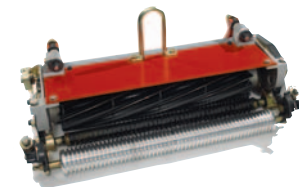

2009 - 2010 Reel Grinding Program Price Summary

TORO GREENSMOWERS

One Reel with Bedknife	$65.00
<i>(Reel reassembled and HOC set to spec.)</i>	
Disassembled	$55.00
<i>(Reel to be reassembled by customer.)</i>	

ALL GREENSMOWERS OTHER THAN TORO

One Reel with Bedknife	$75.00
<i>(Reel reassembled and HOC set to spec.)</i>	
Disassembled	$65.00
<i>(Reel to be reassembled by customer.)</i>	

TORO FAIRWAY MOWERS

One Reel with Bedknife	$80.00
<i>(Reel reassembled and HOC set to spec.)</i>	
Disassembled	$70.00
<i>(Reel to be reassembled by customer.)</i>	

TORO LARGE FAIRWAY MOWERS

One Reel with Bedknife	$91.00
<i>(Reel reassembled and HOC set to spec.)</i>	
Disassembled	$81.00
<i>(Reel to be reassembled by customer.)</i>	

ALL FAIRWAY REELS OTHER THAN TORO

One Reel with Bedknife	$90.00
<i>(Reel reassembled and HOC set to spec.)</i>	
Disassembled	$80.00
<i>(Reel to be reassembled by customer.)</i>	

ALL LARGE FAIRWAY MOWERS OTHER THAN TORO

One Reel with Bedknife	$101.00
<i>(Reel reassembled and HOC set to spec.)</i>	
Disassembled	$91.00
<i>(Reel to be reassembled by customer.)</i>	

ALL GANG REELS

One Reel with Bedknife	$120.00
<i>(Reel reassembled and HOC set to spec. Price includes relief grind.)</i>	
Disassembled	$110.00
<i>(Reel to be reassembled by customer.)</i>	

- Relief grinding available (per Reel) $20.00
- Grinding of Bedknife only $15.00
- National Reel with Bedknife $120.00

QUOTED PRICES INCLUDE:

- Free pick-up and delivery within 90 miles of Century Equipment from November 2009 to April 30, 2010.
- Pressure wash of unit.
- Grinding of Reel and Bedknife with "state-of-the-art" equipment.
- Factory-trained employees at all Century locations.
- Checking and adjusting Reel bearings if needed.
- Lubing Reel bearings.

Performance Parts SALE PRICES!