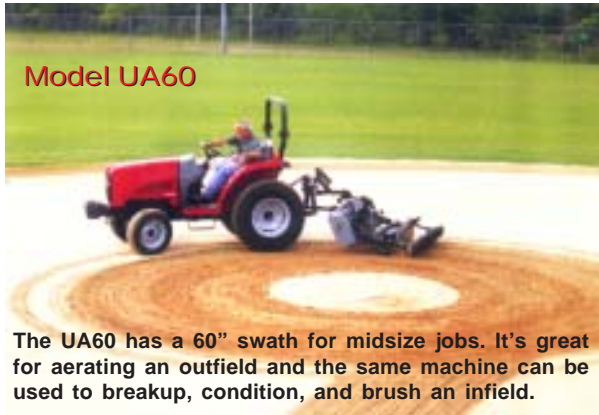

## UNIVERSAL UA-60 & UA-80

Model UA60

The UA60 has a 60" swath for midsize jobs. It's great for aerating an outfield and the same machine can be used to breakup, condition, and brush an infield.

Totally  
Re-Designed!

AVAILABLE  
AT

Model UA80

The UA80 has a 80" swath for the LARGER jobs. It's great for golf courses, athletic fields, and larger landscapes.

CALL YOUR  
CENTURY EQUIPMENT  
SALES REP. TODAY!

**CENTURY** *Equipment*